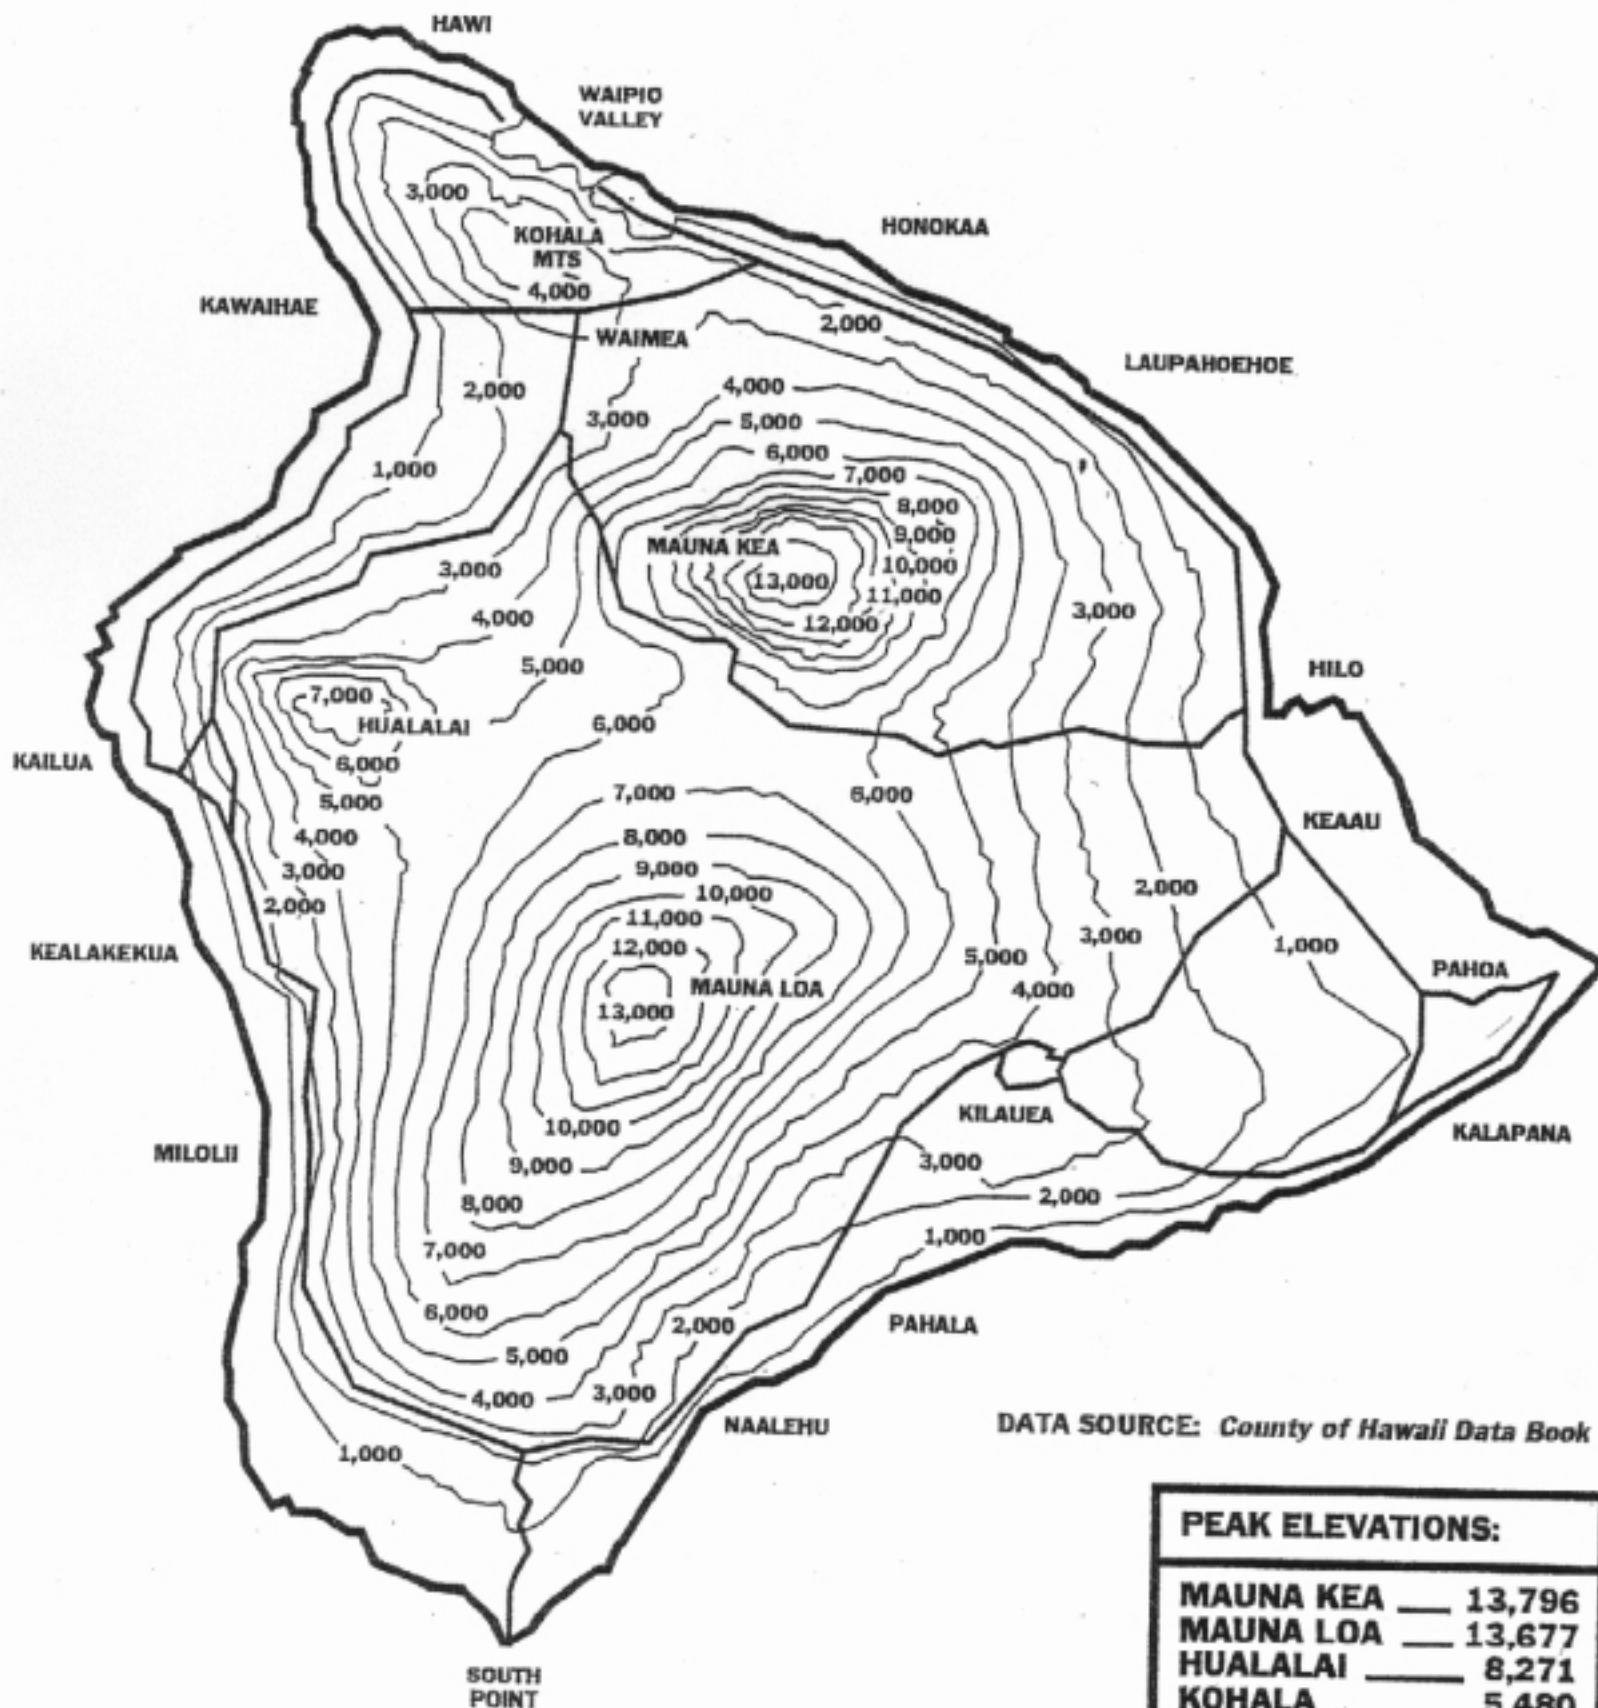

DATA SOURCE: *County of Hawaii Data Book*

PEAK ELEVATIONS:

MAUNA KEA	—	13,796
MAUNA LOA	—	13,677
HUALALAI	—	8,271
KOHALA	—	5,480
KILAUEA	—	4,093